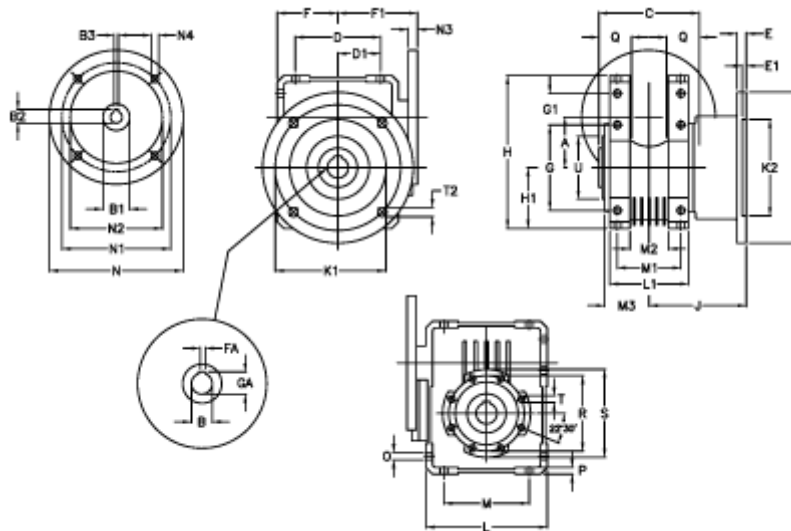

Article number: 392211002344116

Description: Worm Gear with Torque Limiter  
W110 L1-UF-23-P100 B14

## Measures

A = 110.10	E = 20	H = 308.0	M = 184	N4 = 13	U = 130
B = 42	E1 = 12	H1 = 125.0	M1 = 115	O = 14.0	
B1 E7 = 28	F = 125	J = 179.5	M2 = 69	P = 14	
B2 = 31.3	F1 = 151	K = 280	M3 = 73	Q = 45	
B3 H9 = 8	FA = 12	K1 = 230	N = 160	R = 165	
C = 155	G = 184	K2 = 170	N1 = 130	S = 200	
D = 174.0	G1 = 58.0	L = 250	N2 = 110	T = M12x19	
D1 = 82.0	GA = 45.3	L1 = 143	N3 = 13.0	T2 = 13.0	